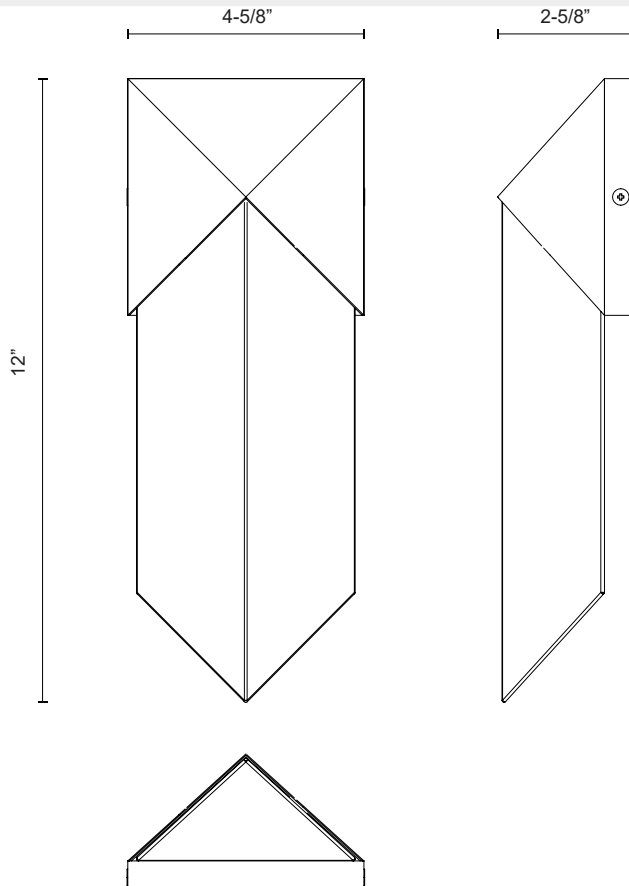

## CAESAR WV323112

|                    |  |
|--------------------|--|
| FIXTURE DIMENSIONS | W4-5/8" x H12" x E2-5/8"               |
| HEIGHT FROM CENTER | 9-7/8"                                 |
| LIGHT SOURCE       | AC LED Module                          |
| WATTAGE            | 11W                                    |
| TOTAL LUMENS       | 880lm                                  |
| DELIVERED LUMENS   | PNAR-450lm*; UBAR-400lm*; VBAR-420lm*; |
| VOLTAGE            | 120V                                   |
| COLOR TEMPERATURE  | 3000K                                  |
| CRI (RA)           | 90CRI                                  |
| DIMMABLE           | Yes, ELV Dimmer (Not Included)         |
| MATERIAL           | Alabaster; Iron;                       |
| INSTALL OPTIONS    | All Orientation; Wall;                 |
| ADA COMPLIANT      | YES                                    |
| LOCATION           | Damp                                   |
| CEC TITLE 24 JA8   | Yes, JA8-2022                          |
| PAINT FINISH       | PN01; UB01; VB01;                      |

[ D - Diameter, L - Length, W - Width, H - Height, E - Extension ]